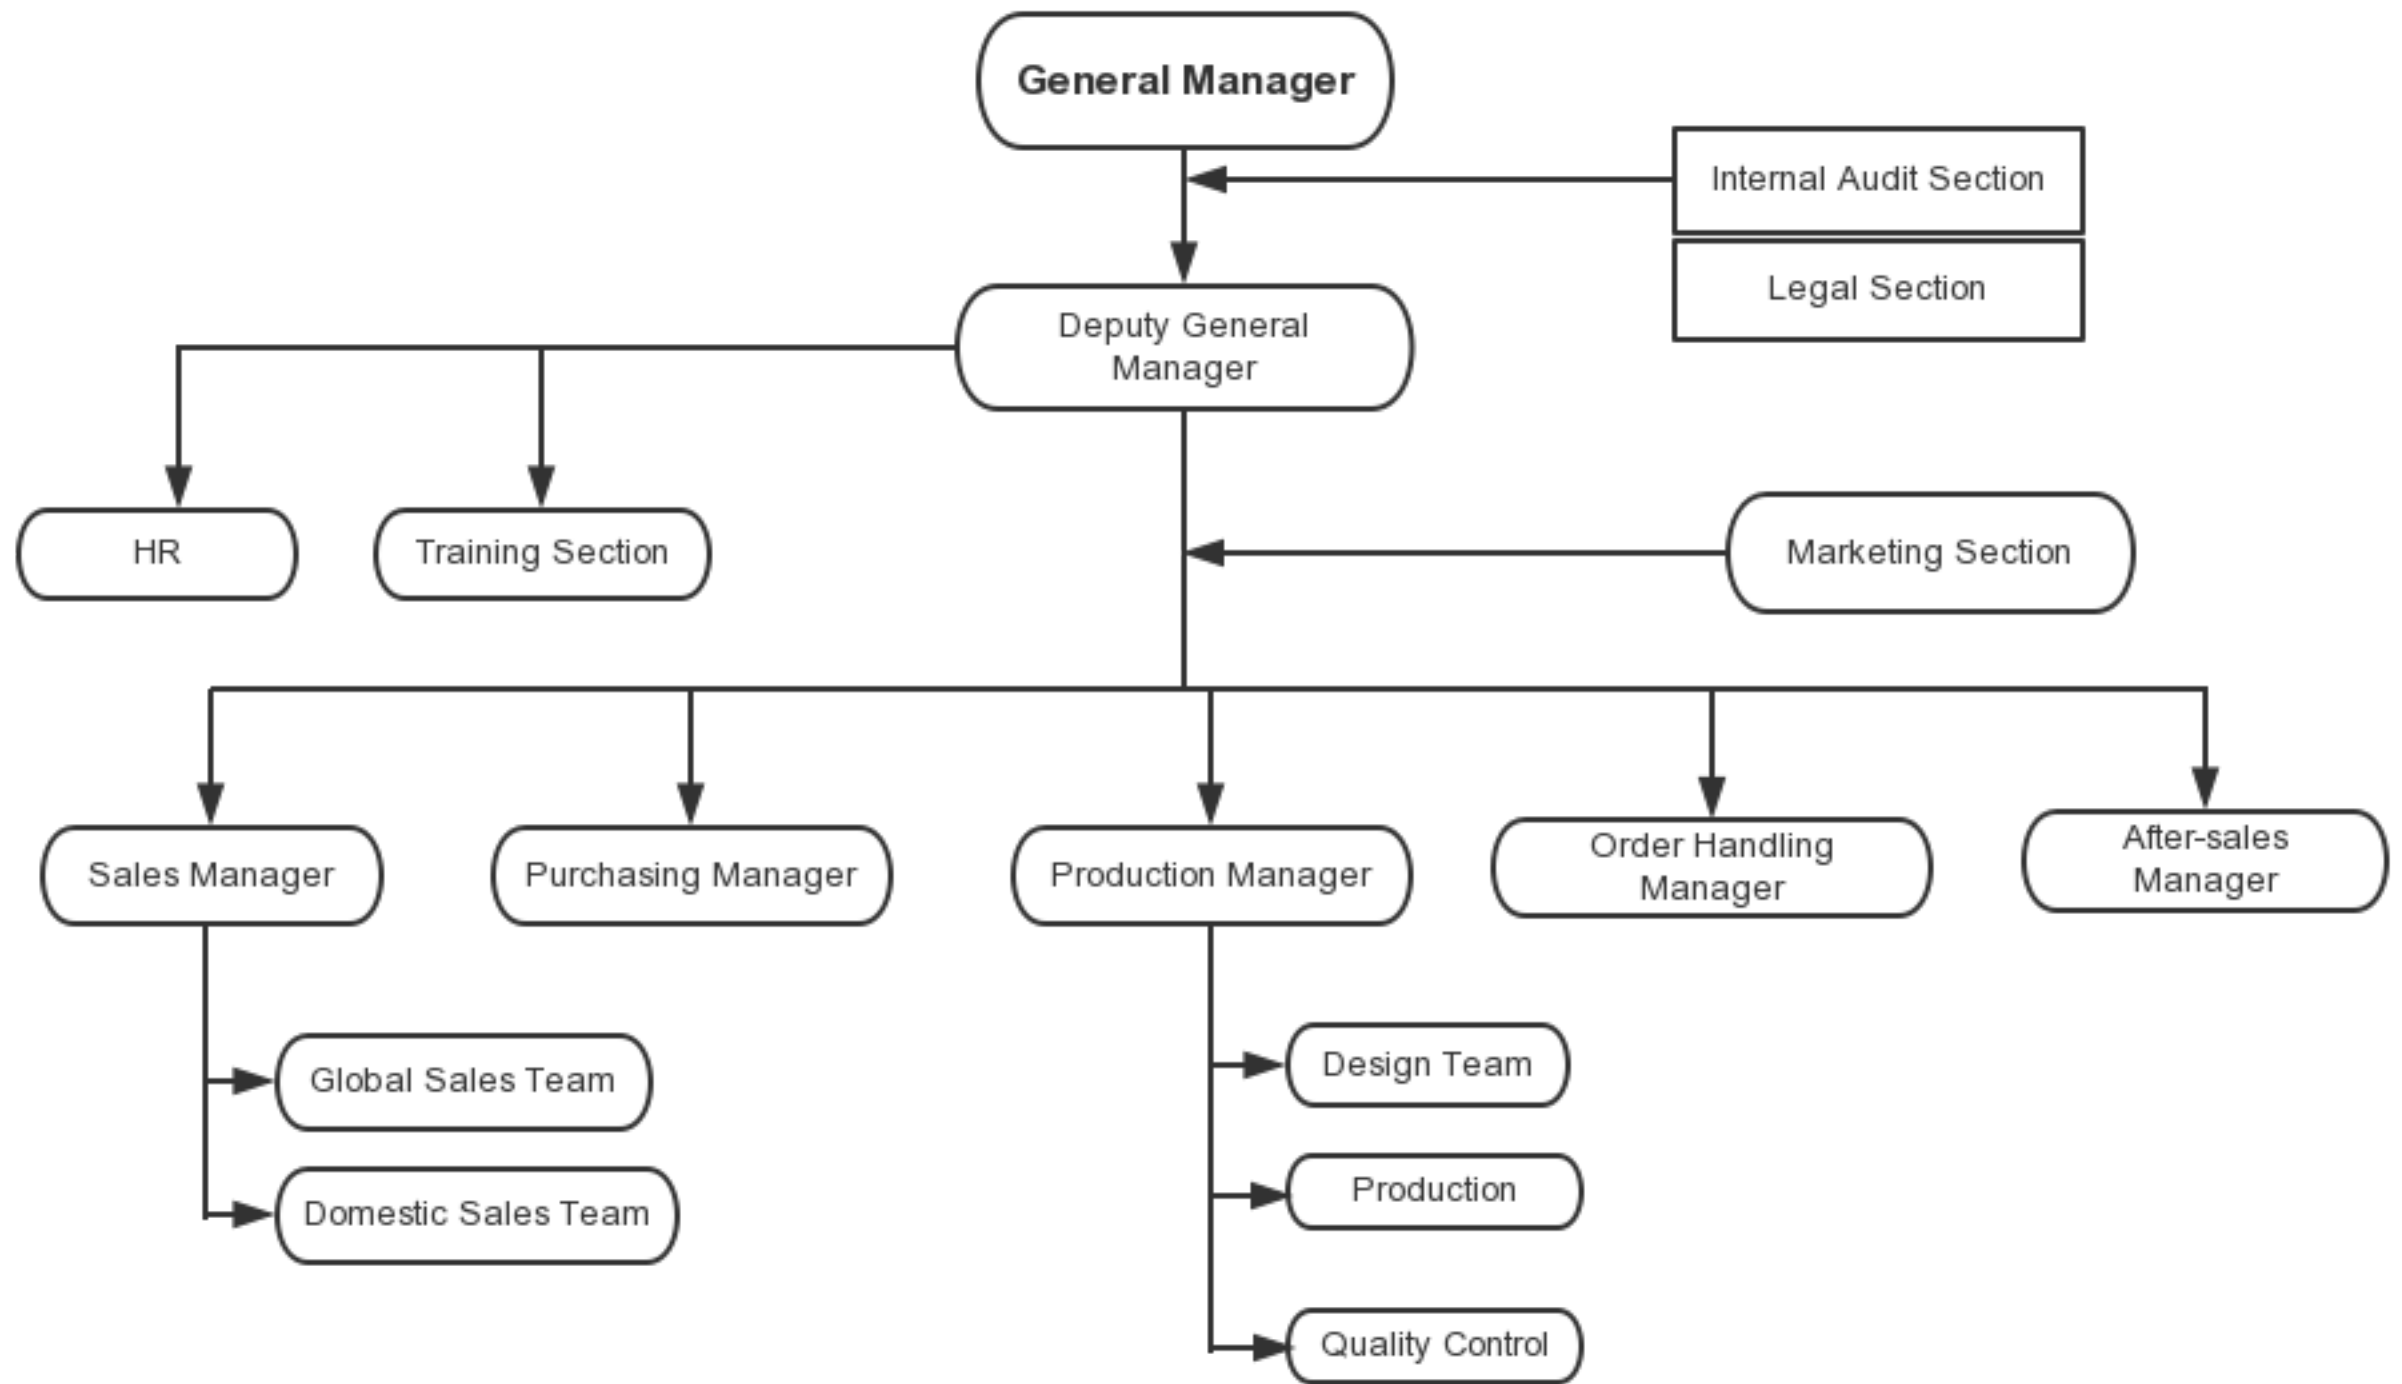

AfarPack Organization Chart

Contact AfarPack

Email: sales@afarpack.com

Direct Tel: +86 152 65327706

Fax: +86 532 80777229

Add: 2-1006, Ding Cheng, Shibei District, Qingdao, China